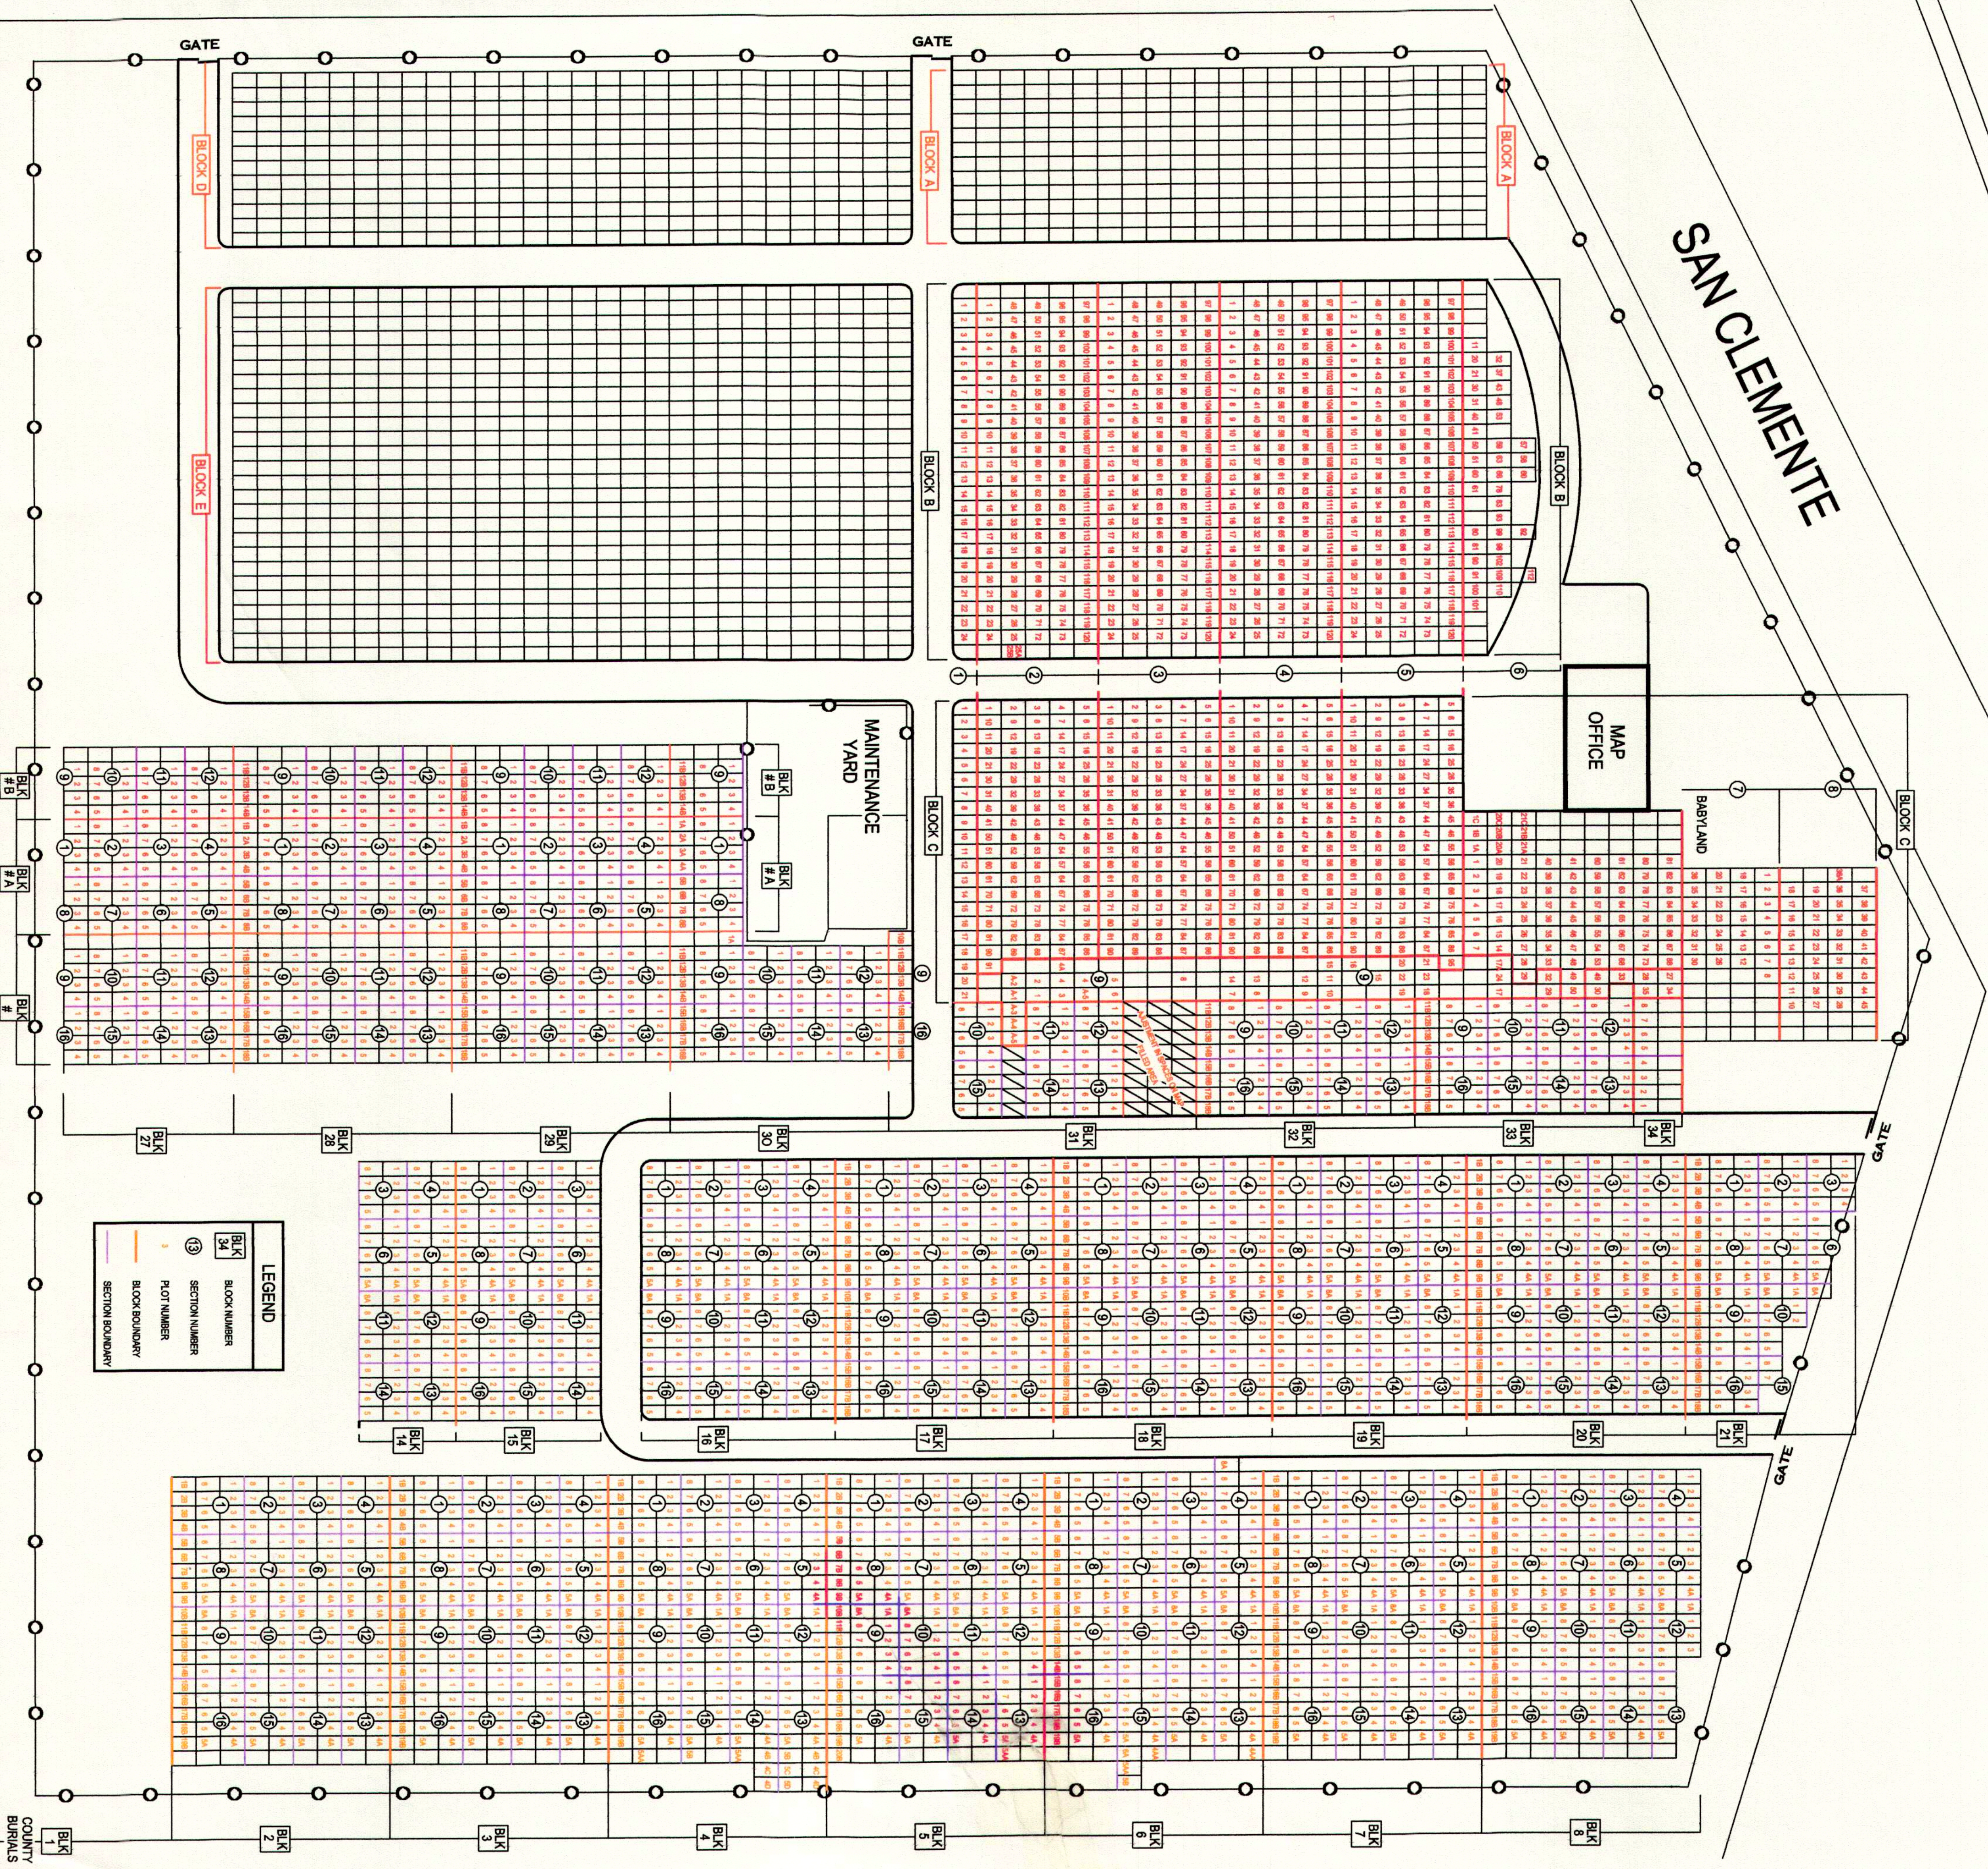

SAN CLEMENTE

WAY

INTERSTATE 40

HWY 95 SOUTH

BLK 1 COUNTY BURIALS